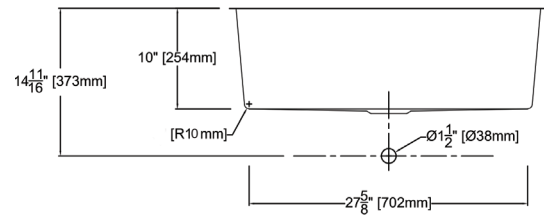

Features

- 31½" (800) x 18½" (470) x 10" (254) undermount kitchen sink.
- Super single compartment that is the size of a double bowl sink.
- Tapered bowl sides.
- Handcrafted from premium 304 stainless steel. Channel grooves in sink bottom direct water to drain. Premium brushed finish.
- Sink is available in 14 gauge and 16 gauge.
- Includes a stainless steel bottom sink grid and stainless covered flip-top sink strainer.
- 10mm radius corners.
- 5mm sound deadening pads.
- Fits 36" (914) base cabinet width.

Components

1. Product includes:
   TSGD3219T1 Bottom Sink Grid
   2210R Covered Sink Strainer
   Cutout Template
   Installation Hardware
   Installation Instructions

Warranty

- Lifetime Limited Warranty

Specified Model

Model	DUSST321910
Overall Dimensions	L31½" x W18½" x D10" 800 x 470 x 254
Bowl Dimensions	L30" x W17" x D10" 763 x 433 x 254
Drain holes:	3⅝" (92mm)
Shipping Weight	40-42 lbs.
Material	14 gauge 304 stainless steel 16 gauge 304 stainless steel
Installation	under counter mounted
Required	template, included

To Be Specified

	Model No.	Stainless Steel Gauge
☐	DUSST321910-14	14 gauge
☐	DUSST321910-16	16 gauge

Codes/Standards

ASME A112.19.3/CSA B45.4

Notes

Install this product according to the installation instructions.