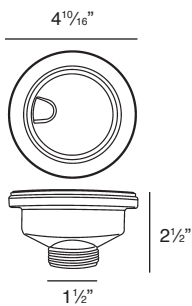

**Features**

- 31½" (800) x 18½" (470) x 10" (254) undermount kitchen sink.
- Super single compartment that is the size of a double bowl sink.
- Tapered bowl sides.
- Handcrafted from premium 304 stainless steel. Channel grooves in sink bottom direct water to drain. Premium brushed finish.
- Sink is available in 14 gauge and 16 gauge.
- Includes a stainless steel bottom sink grid and stainless covered flip-top sink strainer.
- 10mm radius corners.
- 5mm sound deadening pads.
- Fits 36" (914) base cabinet width.

**Specified Model**

|                    |  |
|--------------------|--|
| Model              | <b>DUSST321910</b>   |
| Overall Dimensions | L31½" x W18½" x D10"<br>800 x 470 x 254                      |
| Bowl Dimensions    | L30" x W17" x D10"<br>763 x 433 x 254                        |
| Drain holes:       | 3⅝" (92mm)   |
| Shipping Weight    | 40-42 lbs.   |
| Material           | 14 gauge 304 stainless steel<br>16 gauge 304 stainless steel |
| Installation       | under counter mounted  |
| Required           | template, included   |

**Codes/Standards**

ASME A112.19.3/CSA B45.4

**Notes**

Install this product according to the installation instructions.

**Components**

Product includes:

TSGD3219T1 Bottom Sink Grid

2210R Covered Flip Top Sink Strainer.

Water drains easily when cover is in place. Cover flips up with easy touch. Polypropylene housing. Fits standard 3½" opening.

Optional 2310 Remote Covered Flip Top Sink Strainer is available.

Optional 4010 Covered Flip Top Disposer Strainer is available.