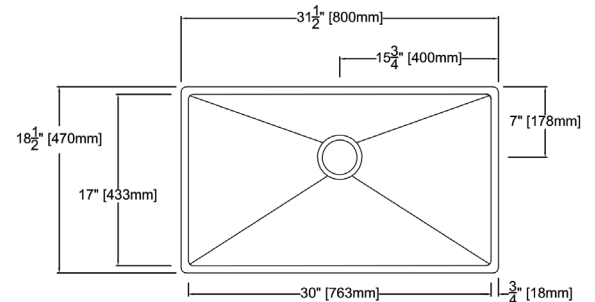

Features

- 31½" (800) x 18½" (470) x 10" (254) undermount kitchen sink.
- Super single compartment that is the size of a double bowl sink.
- Tapered bowl sides.
- Handcrafted from premium 304 stainless steel. Channel grooves in sink bottom direct water to drain. Premium brushed finish.
- Sink is available in 14 gauge and 16 gauge.
- Includes a stainless steel bottom sink grid and stainless covered flip-top sink strainer.
- 10mm radius corners.
- 5mm sound deadening pads.
- Fits 36" (914) base cabinet width.

Components

1. Product includes:
   TSGD3219T1 Bottom Sink Grid
   2210R Covered Sink Strainer
   Cutout Template
   Installation Hardware
   Installation Instructions

Warranty

- Lifetime Limited Warranty

Specified Model

Model	DUSST321910
Overall Dimensions	L31½" x W18½" x D10" 800 x 470 x 254
Bowl Dimensions	L30" x W17" x D10" 763 x 433 x 254
Drain holes:	3⅝" (92mm)
Shipping Weight	40-42 lbs.
Material	14 gauge 304 stainless steel 16 gauge 304 stainless steel
Installation	under counter mounted
Required	template, included

To Be Specified

	Model No.	Stainless Steel Gauge
☐	DUSST321910-14	14 gauge
☐	DUSST321910-16	16 gauge

Codes/Standards

ASME A112.19.3/CSA B45.4

Notes

Install this product according to the installation instructions.