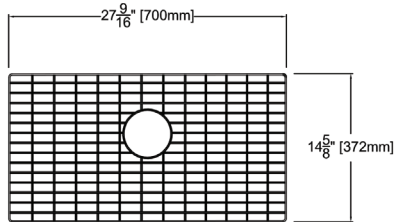

Components

Product includes:

TSGD3219T1 Bottom Sink Grid