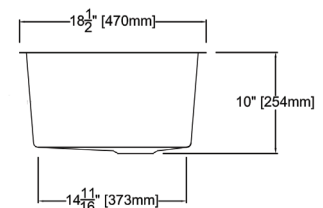

Features

- 31½" (800) x 18½" (470) x 10" (254) undermount kitchen sink.
- Super single compartment that is the size of a double bowl sink.
- Tapered bowl sides.
- Handcrafted from premium 304 stainless steel. Channel grooves in sink bottom direct water to drain. Premium brushed finish.
- Sink is available in 14 gauge and 16 gauge.
- Includes a stainless steel bottom sink grid and stainless covered flip-top sink strainer.
- 10mm radius corners.
- 5mm sound deadening pads.
- Fits 36" (914) base cabinet width.

Components

1. Product includes:
   TSGD3219T1 Bottom Sink Grid
   2210R Covered Sink Strainer
   Cutout Template
   Installation Hardware
   Installation Instructions

Warranty

- Lifetime Limited Warranty

Specified Model

Model	DUSST321910
Overall Dimensions	L31½" x W18½" x D10" 800 x 470 x 254
Bowl Dimensions	L30" x W17" x D10" 763 x 433 x 254
Drain holes:	3⅝" (92mm)
Shipping Weight	40-42 lbs.
Material	14 gauge 304 stainless steel 16 gauge 304 stainless steel
Installation	under counter mounted
Required	template, included

To Be Specified

	Model No.	Stainless Steel Gauge
☐	DUSST321910-14	14 gauge
☐	DUSST321910-16	16 gauge

Codes/Standards

ASME A112.19.3/CSA B45.4

Notes

Install this product according to the installation instructions.