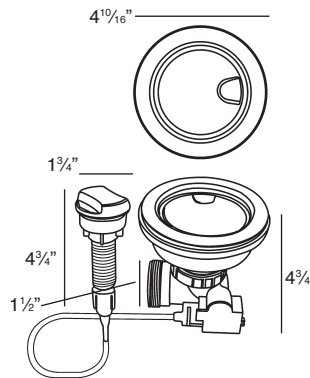

Model	FUSE302010
Overall Dimensions	L29 ⁵¹ / ₆₄ " x W19 ⁴⁵ / ₆₄ " x D9 ²⁹ / ₃₂ " 757 x 500 x 252
Bowl Dimensions	L27" x W17 ⁷ / ₈ " x D9 ¹ / ₂ " 686 x 454 x 241
Drain hole:	3 ⁵ / ₈ " (92mm)
Shipping Weight	100.3 lbs. 45.5 kg.
Material	Fireclay
Color	White
Installation	under counter mounted
Required	template, included

Codes/Standards

ASME A112.19.3/CSA B45.4

Notes

Install this product according to the installation instructions.

Optional Accessories

TSGF30201 Bottom Sink Grid

2210R Covered Flip Top Sink Strainer.

Water drains easily when cover is in place. Cover flips up with easy touch. Cover makes a flat surface at the sink bottom that prevents food waste from getting into the strainer basket for easy sink clean up. Polypropylene housing. Fits standard 3 1/2" opening.

2310 Remote Covered Flip Top Sink Strainer.

Turn the remote knob to open and close drain. Water drains easily when cover is in place. Cover flips up with easy touch. Cover makes a flat surface at the sink bottom that prevents food waste from getting into the strainer basket for easy sink clean up. Polypropylene housing. Fits standard 3 1/2" opening. 1 3/8" hole required in countertop for remote installation. Remote cable 25 1/2" L.