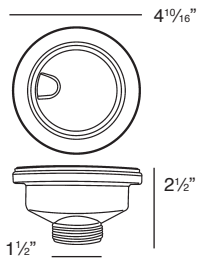

Model	FUSE302010
Overall Dimensions	L29 ⁵¹ / ₆₄ " x W19 ⁴⁵ / ₆₄ " x D9 ²⁹ / ₃₂ " 757 x 500 x 252
Bowl Dimensions	L27" x W17 ⁷ / ₈ " x D9 ¹ / ₂ " 686 x 454 x 241
Drain hole:	3 ⁵ / ₈ " (92mm)
Shipping Weight	100.3 lbs. 45.5 kg.
Material	Fireclay
Color	White
Installation	under counter mounted
Required	template, included

Codes/Standards

ASME A112.19.3/CSA B45.4

Notes

Install this product according to the installation instructions.

Optional Accessories

TSGF30201 Bottom Sink Grid

2210R Covered Flip Top Sink Strainer.

Water drains easily when cover is in place. Cover flips up with easy touch. Cover makes a flat surface at the sink bottom that prevents food waste from getting into the strainer basket for easy sink clean up. Polypropylene housing. Fits standard 3 1/2" opening.

2310 Remote Covered Flip Top Sink Strainer.

Turn the remote knob to open and close drain. Water drains easily when cover is in place. Cover flips up with easy touch. Cover makes a flat surface at the sink bottom that prevents food waste from getting into the strainer basket for easy sink clean up. Polypropylene housing. Fits standard 3 1/2" opening. 1 3/8" hole required in countertop for remote installation. Remote cable 25 1/2" L.