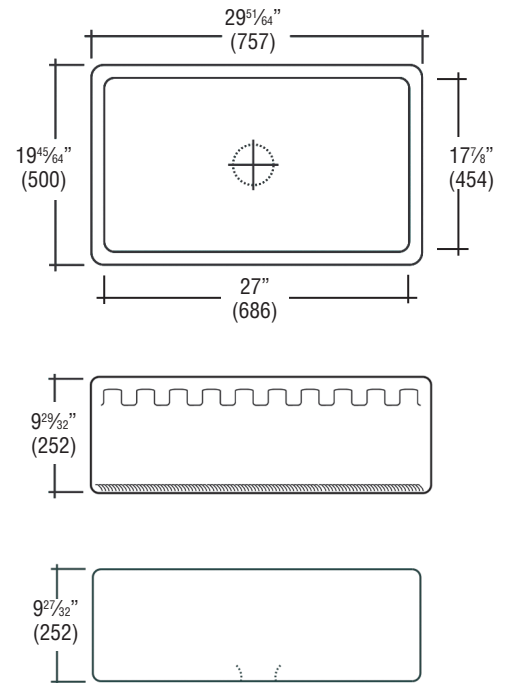

Features

- 29⁵¹/₆₄" (757) x 19⁴⁵/₆₄" (500) x 9²⁹/₃₂" (252) kitchen sink.
- Single compartment.
- Sink is glazed on all four exterior sides. Suitable for undermount, flush mount, built-up, or above counter installation.
- Farmhouse style with a wrap around 9²⁹/₃₂" (252) high apron front.
- Front panel is reversible. English pattern on one side, plain front (no pattern) on other side.
- Made of highest grade fireclay, which is clay heated to an extremely high 1600° making the sink hard and durable, with a beautiful high shine.
- Durability of fireclay means it is resistant to scratches and chips and is easy to clean.
- Extra deep bowl means more room for big pots.
- Fits 36" (914) minimum base cabinet width.

Model	FUSE302010
Overall Dimensions	L29 ⁵¹ / ₆₄ " x W19 ⁴⁵ / ₆₄ " x D9 ²⁹ / ₃₂ " 757 x 500 x 252
Bowl Dimensions	L27" x W17 ⁷ / ₈ " x D9 ¹ / ₂ " 686 x 454 x 241
Drain hole:	3 ⁵ / ₈ " (92mm)
Shipping Weight	100.3 lbs. 45.5 kg.
Material	Fireclay
Color	White
Installation	under counter mounted
Required	template, included