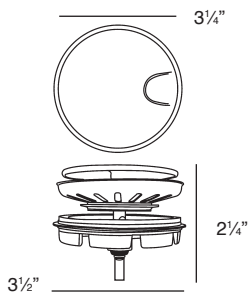

Model	FUSE302010
Overall Dimensions	L29 ⁵¹ / ₆₄ " x W19 ⁴⁵ / ₆₄ " x D9 ²⁹ / ₃₂ " 757 x 500 x 252
Bowl Dimensions	L27" x W17 ⁷ / ₈ " x D9 ¹ / ₂ " 686 x 454 x 241
Drain hole:	3 ⁵ / ₈ " (92mm)
Shipping Weight	100.3 lbs. 45.5 kg.
Material	Fireclay
Color	White
Installation	under counter mounted
Required	template, included

Codes/Standards

ASME A112.19.3/CSA B45.4

Notes

Install this product according to the installation instructions.

Optional Accessories

TSGF30201 Bottom Sink Grid

2210R Covered Flip Top Sink Strainer.

Water drains easily when cover is in place. Cover flips up with easy touch. Cover makes a flat surface at the sink bottom that prevents food waste from getting into the strainer basket for easy sink clean up. Polypropylene housing. Fits standard 3 1/2" opening.

2310 Remote Covered Flip Top Sink Strainer.

Turn the remote knob to open and close drain. Water drains easily when cover is in place. Cover flips up with easy touch. Cover makes a flat surface at the sink bottom that prevents food waste from getting into the strainer basket for easy sink clean up. Polypropylene housing. Fits standard 3 1/2" opening. 1 3/8" hole required in countertop for remote installation. Remote cable 25 1/2" L.

4010 Covered Flip Top Disposer Strainer.

Water drains easily when cover is in place. Cover flips up with easy touch. Polypropylene housing. Top mount installation for 3 1/2" opening.