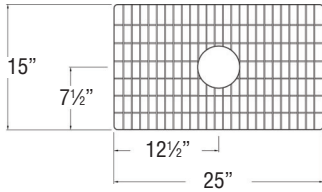

Model	FUSE302010
Overall Dimensions	L29 ⁵¹ / ₆₄ " x W19 ⁴⁵ / ₆₄ " x D9 ²⁹ / ₃₂ " 757 x 500 x 252
Bowl Dimensions	L27" x W17 ⁷ / ₈ " x D9 ¹ / ₂ " 686 x 454 x 241
Drain hole:	3 ⁵ / ₈ " (92mm)
Shipping Weight	100.3 lbs. 45.5 kg.
Material	Fireclay
Color	White
Installation	under counter mounted
Required	template, included

Codes/Standards

ASME A112.19.3/CSA B45.4

Notes

Install this product according to the installation instructions.

Optional Accessories

TSGF30201 Bottom Sink Grid

2210R Covered Flip Top Sink Strainer.

Water drains easily when cover is in place. Cover flips up with easy touch. Cover makes a flat surface at the sink bottom that prevents food waste from getting into the strainer basket for easy sink clean up. Polypropylene housing. Fits standard 3 1/2" opening.