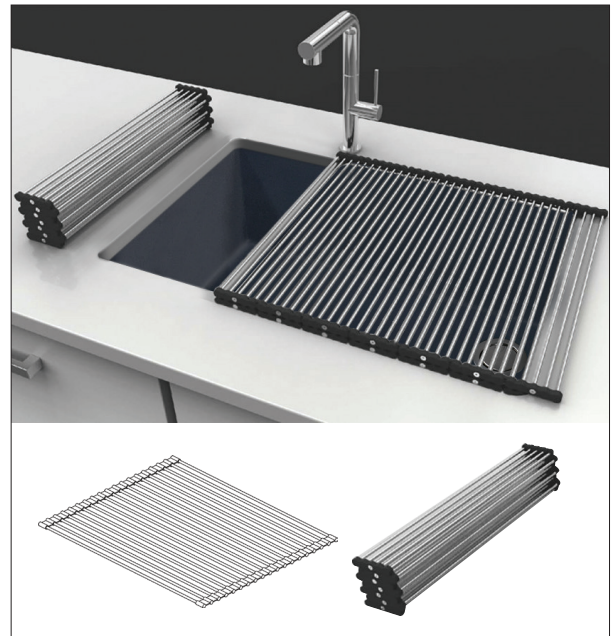

**FEATURES**

- Stainless steel Roller Mat Trivet fits over sink for extra countertop space. Set hot pots down with no worry of damaging the countertop.
- Trivet rolls up for easy storage when not in use.
- Designed specifically to fit Transolid siQ®granite top mount sinks. See Specified Model chart below.
- Limited 1 Year Residential Warranty

**COLOR**

- Stainless Steel

**Specified Model**

	Model No.	Fits siQ®granite Sinks	Dimensions	Ship Wt.(lbs.)
<input type="checkbox"/>	TRM1518	Aversa® ATDD3322 Radius® RTDO3322	18 <sup>25</sup> / <sub>64</sub> " x 14 <sup>61</sup> / <sub>64</sub> " x 5 <sup>7</sup> / <sub>64</sub> "	4
<input type="checkbox"/>	TRM1818	Aversa® ATDE322 Radius® RTDE3322, RTDJ3322, RTSS3322	118 <sup>25</sup> / <sub>64</sub> " x 18 <sup>7</sup> / <sub>64</sub> " x 5 <sup>7</sup> / <sub>64</sub> "	4