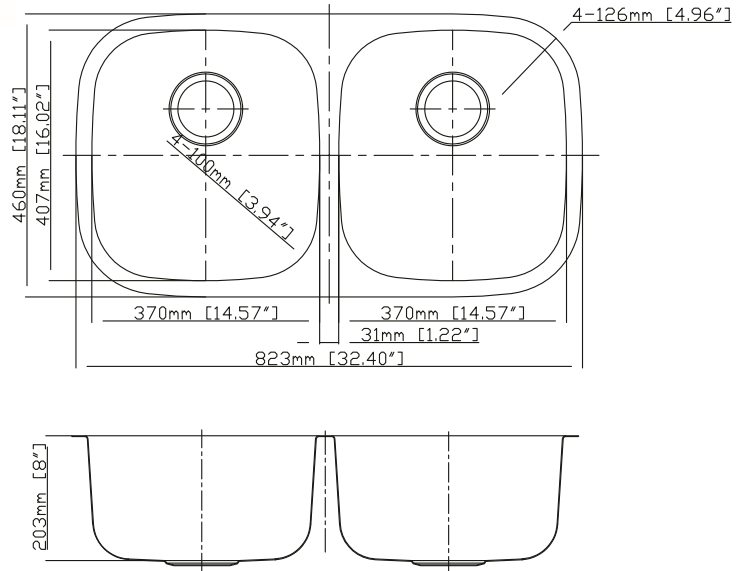

Features

- 32³/₈" (823) x 18⁷/₆₄" (460) x 8" (203) undermount kitchen sink.
- Double equal compartments.
- 20 gauge 304 stainless steel.
- Rear center drain location.
- Brushed finish.
- Superior undercoating for added sound insulation.
- 3mm sound deadening pads on all 4 sink sides and bottom. Up to 3 times heavier than competitive models.
- 4" corner radius.
- Fits 36" base cabinet width.

Components

Product includes:

- Cutout Template
- Installation Hardware
- Installation Instructions

shown with Transolid
T3550-PC faucet

Options

- TSGM3218E2 Stainless Steel Bottom Sink Grid Set
- TCBM1517 Bamboo Cutting Board
- 2210R Covered Sink Strainer
- 4010 Covered Disposer Strainer

Warranty

- Lifetime Limited Warranty

Model	SUDE32188
Overall Dimensions	L32 ³ / ₈ " x W18 ⁷ / ₆₄ " x D8" 823 x 460 x 203
Bowl Dimensions (Left)	L14 ⁹ / ₁₆ " x W16 ¹ / ₃₂ " x D8" 370 x 407 x 203
Bowl Dimensions (Right)	L14 ⁹ / ₁₆ " x W16 ¹ / ₃₂ " x D8" 370 x 407 x 203
Drain holes:	3 ⁵ / ₈ " (92mm)
Shipping Weight	21 lbs.
Material	20 gauge 304 stainless steel
Installation	under counter mounted
Required	template, included