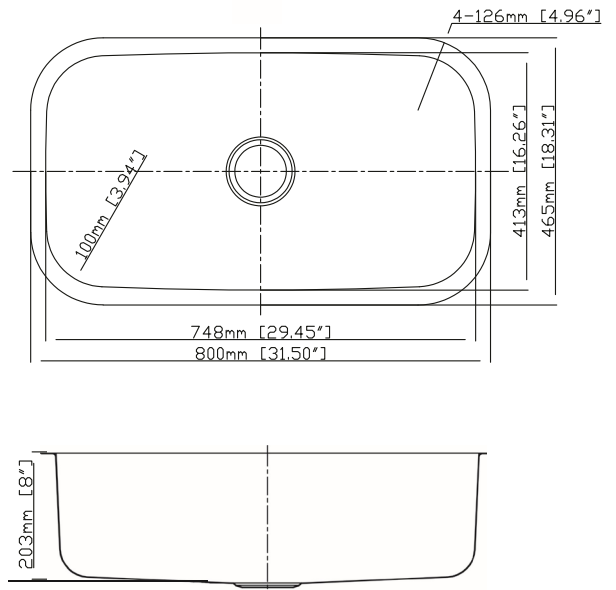

Features

- 31½" (800) x 18⅝" (465) x 8" (203) undermount kitchen sink.
- Super single compartment that is the size of a double bowl sink.
- 20 gauge 304 stainless steel.
- Center drain location.
- Brushed finish.
- Superior undercoating for added sound insulation.
- 3mm sound deadening pads on all 4 sink sides and bottom. Up to 3 times heavier than competitive models.
- 4" corner radius.
- Fits 36" base cabinet width.

Components

Product includes:
Cutout Template
Installation Hardware
Installation Instructions

Options

TSGM32181 Stainless Steel Bottom Sink Grid
TCBM1517 Bamboo Cutting Board
2210R Covered Sink Strainer or
4010 Covered Disposer Strainer

Warranty

- Lifetime Limited Warranty

Specified Model

Model	SUSS32188
Overall Dimensions	L31½" x W18⅝" x D8" 800 x 465 x 203
Bowl Dimensions	L29 ²⁹ / ₆₄ " x W16 ¹⁷ / ₆₄ " x D8" 748 x 413 x 203
Drain hole:	3 ⁵ / ₈ " (92mm)
Shipping Weight	18 lbs.
Material	20 gauge 304 stainless steel
Installation	under counter mounted
Required	template, included