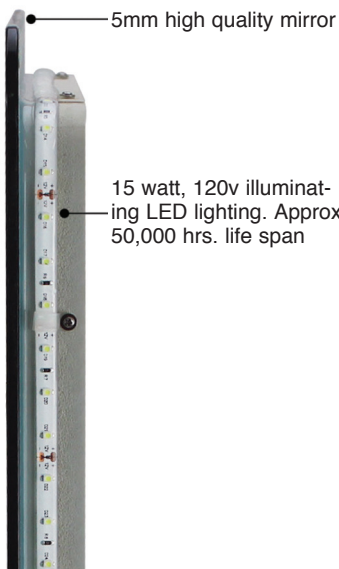

Mirror Side